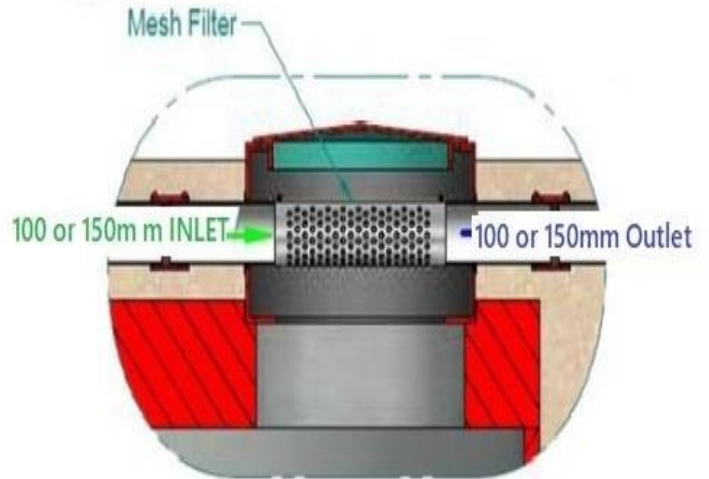

300H x 650D POLY w/- 100mm /
150mm inlet, tubular mesh
screen & 100mm/150mm
overflow

300MM POLY ACCESS RISER

200H x 650D POLY w/- 100mm
inlet, tubular mesh screen &
100mm overflow

200MM POLY ACCESS RISER - also can be used as extension piece

100H x 650D POLY -
extension piece only

100MM POLY ACCESS RISER - extension piece only

100mm extension riser -
available for riser height adjustments