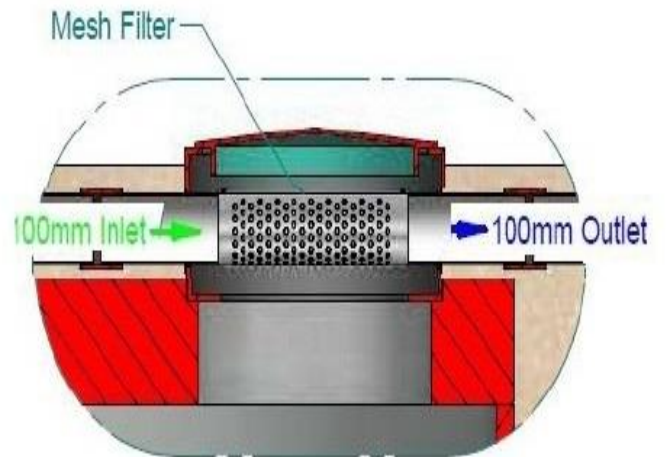

300H x 650D POLY w/- 100mm /
150mm inlet, tubular mesh
screen & 100mm/150mm
overflow

300MM POLY ACCESS RISER

200H x 650D POLY w/- 100mm
inlet, tubular mesh screen &
100mm overflow

200MM POLY ACCESS RISER - also can be used as extension piece

100H x 650D POLY -
extension piece only

100MM POLY ACCESS RISER - extension piece only

100mm extension riser -
available for riser height adjustments