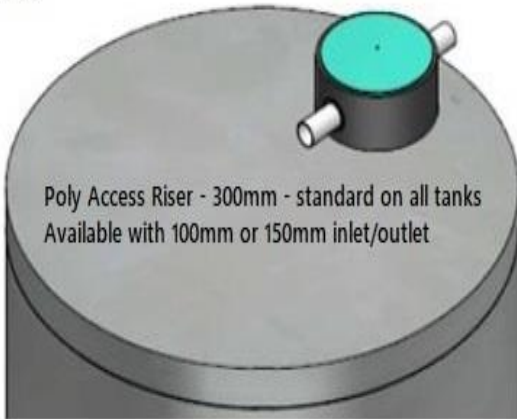

300H x 650D POLY w/- 100mm /
150mm inlet, tubular mesh
screen & 100mm/150mm
overflow

300MM POLY ACCESS RISER

200H x 650D POLY w/- 100mm
inlet, tubular mesh screen &
100mm overflow

200MM POLY ACCESS RISER - also can be used as extension piece

100H x 650D POLY -
extension piece only

100MM POLY ACCESS RISER - extension piece only

100mm extension riser -
available for riser height adjustments